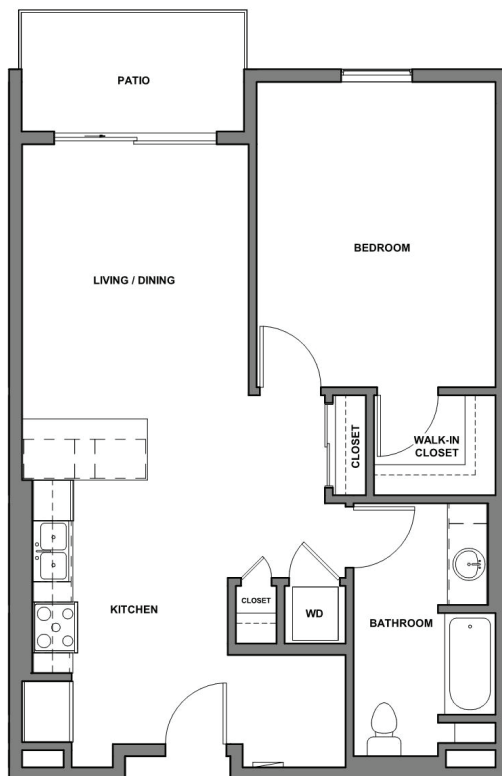

# Unit 1A-1

1 BED / 1 BATH

# 744

SQ. FT.

850 N Azusa Ave. | Azusa, CA 91702

[www.liveatlumia.com](http://www.liveatlumia.com)

*Floor plans are artist's rendering. All dimensions are approximate. Actual product and specifications may vary in dimension or detail. Not all features are available in every rental home. Prices and availability are subject to change. Rent is based on monthly frequency. Additional fees may apply, such as but not limited to package delivery, trash, water, amenities, etc. Deposits vary. Please see a representative for details.*