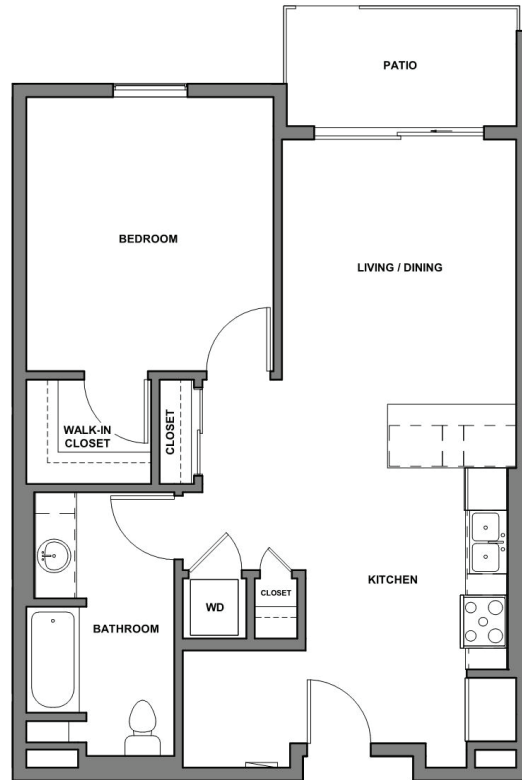

# Unit 1A-4

1 BED / 1 BATH

# 704

SQ. FT.

850 N Azusa Ave. | Azusa, CA 91702

[www.liveatlumia.com](http://www.liveatlumia.com)

*Floor plans are artist's rendering. All dimensions are approximate. Actual product and specifications may vary in dimension or detail. Not all features are available in every rental home. Prices and availability are subject to change. Rent is based on monthly frequency. Additional fees may apply, such as but not limited to package delivery, trash, water, amenities, etc. Deposits vary. Please see a representative for details.*